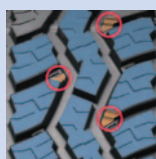

### OPTIMISED TREADPATTERN

Center rib with zig-zag design and ribben shoulder grooves creating additional angles and edges as well as a more irregular pattern structure

- Improved traction on and off the road
- Enhanced grip in mud and harsh weather conditions
- Superb self-cleaning properties